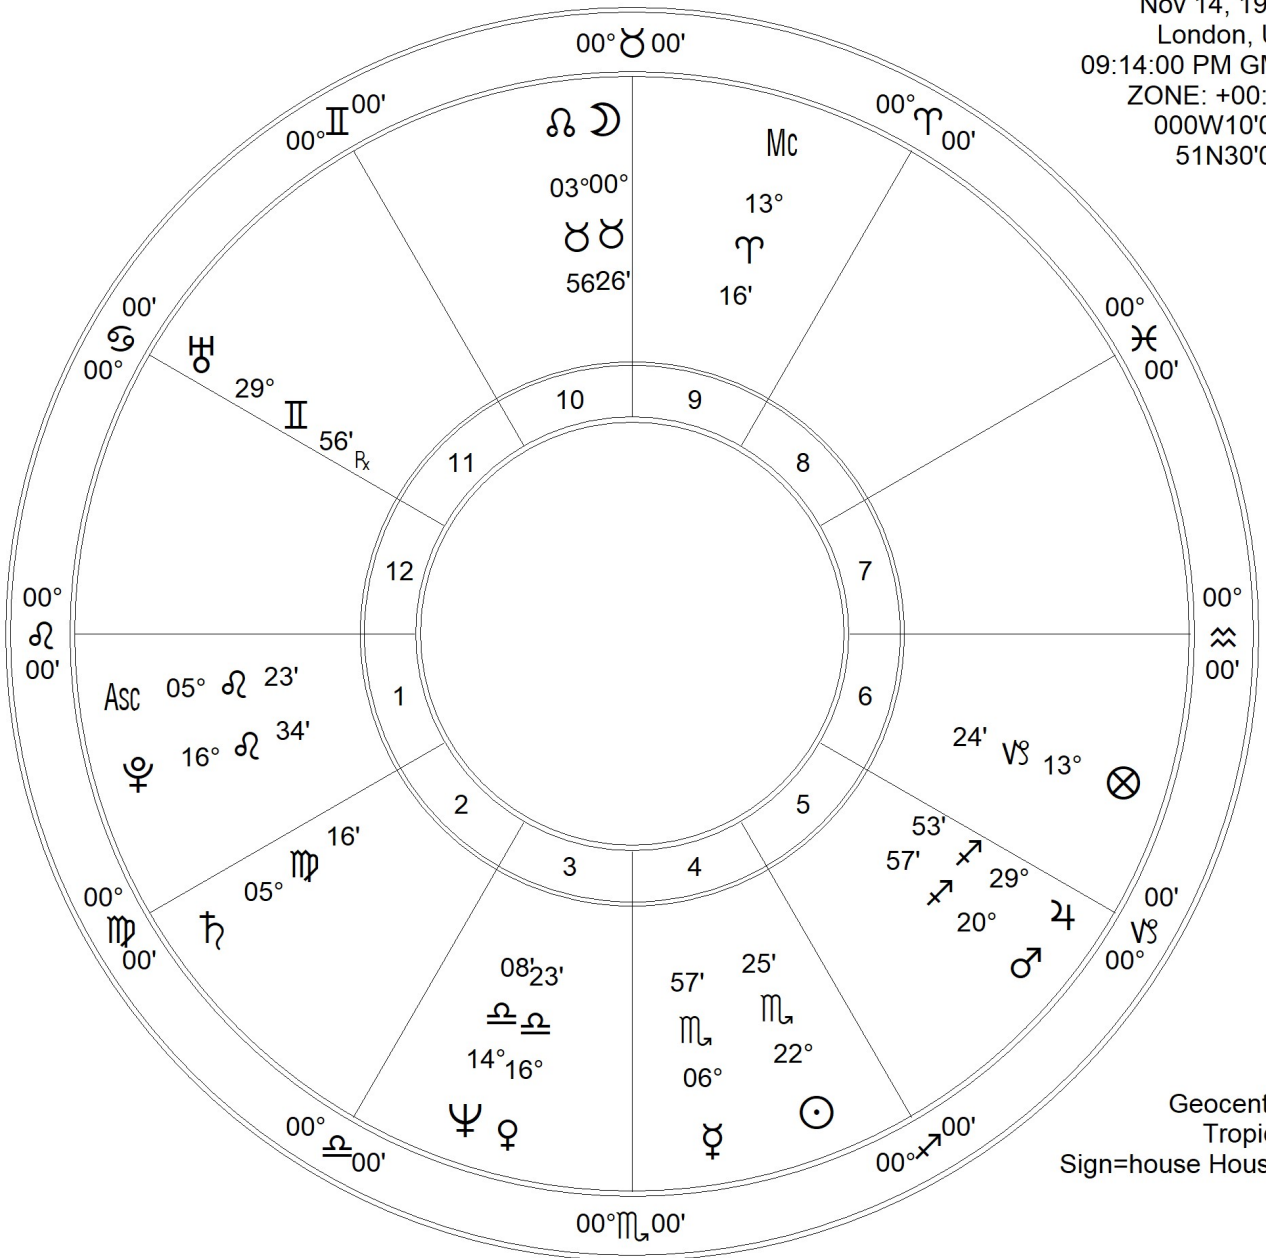

king charles
 Nov 14, 1948
 London, UK
 09:14:00 PM GMT
 ZONE: +00:00
 000W10'00"
 51N30'00"

Fir	Ear	Air	Wat
5	4	3	2
Crđ	Fix	Mut	
4	6	4	

Chart Compliments of
 leslie marlar
 620 n robin way
 satellite beach, fl 32
 www.lesliemarlar.com

Zodiac Signs	Pl	Planet	Plan's Sign	Hous	Position
♈ Aries	☾	Moon	Taurus	10th	00°♈26'
♉ Taurus	☼	Sun	Scorpio	4th	22°♍25'
♊ Gemini	☿	Mercury	Scorpio	4th	06°♍57'
♋ Cancer	♀	Venus	Libra	3rd	16°♌23'
♌ Leo	♂	Mars	Sagittarius	5th	20°♐57'
♍ Virgo	♃	Jupiter	Sagittarius	5th	29°♐53'
♎ Libra	♄	Saturn	Virgo	2nd	05°♍16'
♏ Scorpio	♅	Uranus	Gemini	11th	29°♊56' _{Rx}
♐ Sagittarius	♆	Neptune	Libra	3rd	14°♌08'
♑ Capricorn	♇	Pluto	Leo	1st	16°♌34'
♒ Aquarius	♁	Node	Taurus	10th	03°♈56'
♓ Pisces	♁	Midheaven	Aries	9th	13°♈16'
	Asc	Ascendant	Leo	1st	05°♌23'