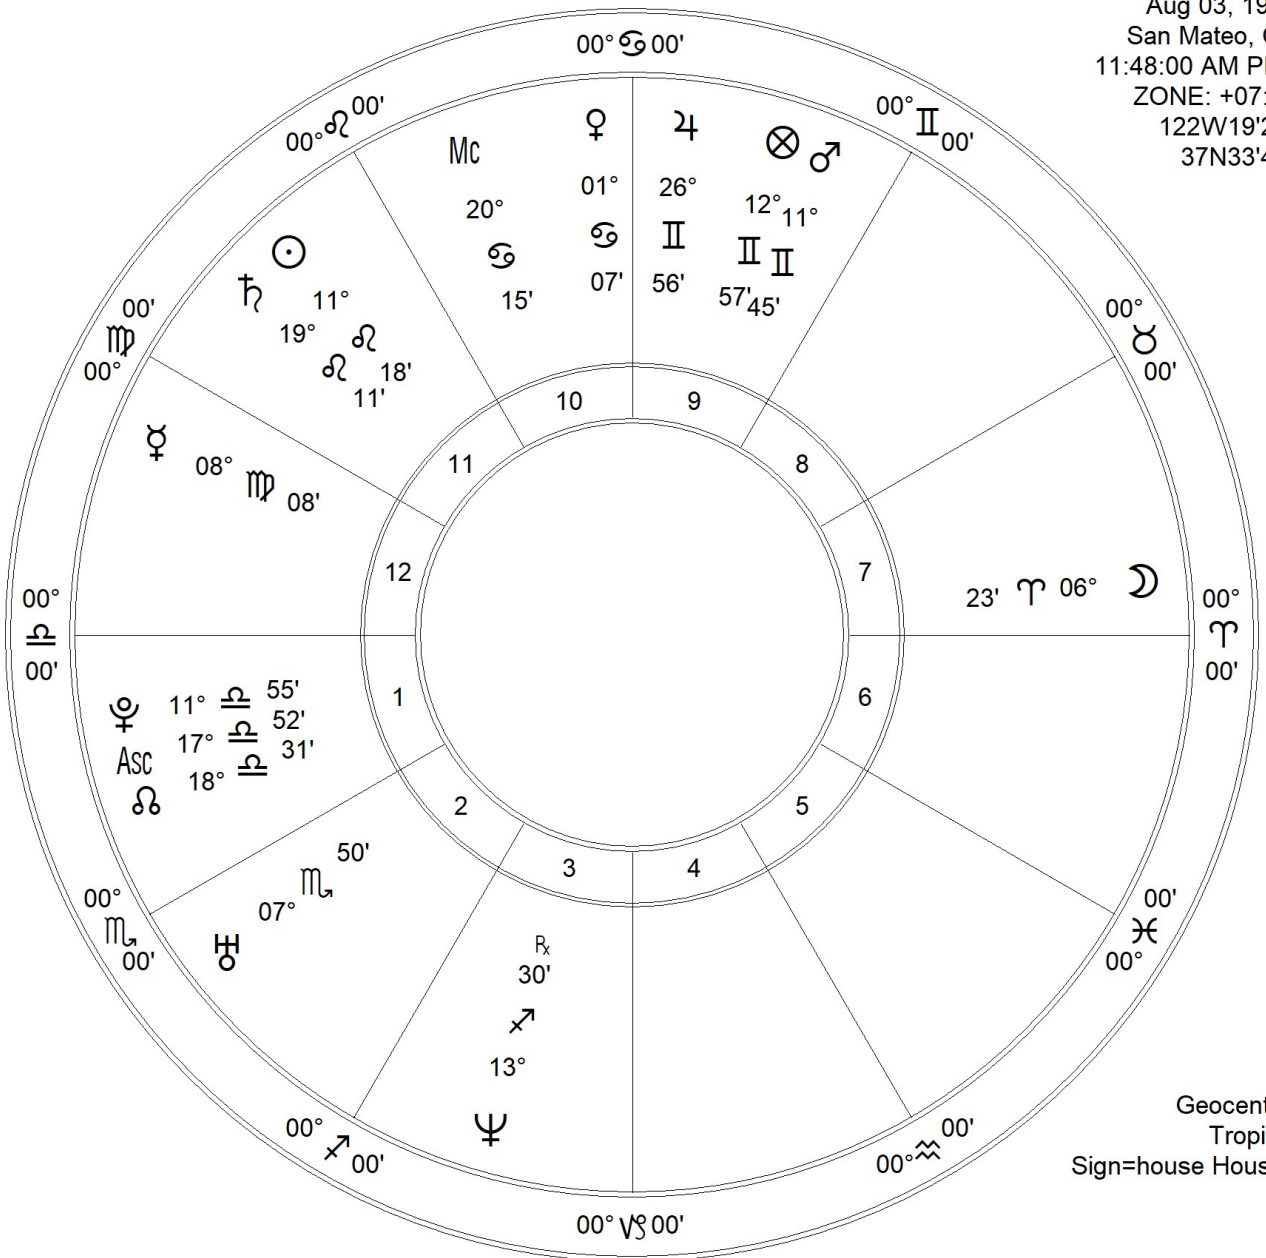

tom brady
 Aug 03, 1977
 San Mateo, CA
 11:48:00 AM PDT
 ZONE: +07:00
 122W19'28"
 37N33'47"

Geocentric
 Tropical
 Sign=house Houses

Fir	Ear	Air	Wat
4	1	6	3
Crđ	Fix	Mut	
6	3	5	

Chart Compliments of
 leslie marlar
 620 n robin way
 satellite beach, fl 32
 www.lesliemarlar.com

Zodiac Signs	PI	Planet	Plan's Sign	Hous	Position
♈ Aries	☾	Moon	Aries	7th	06°♈23'
♉ Taurus	☉	Sun	Leo	11th	11°♌18'
♊ Gemini	☿	Mercury	Virgo	12th	08°♍08'
♋ Cancer	♀	Venus	Cancer	10th	01°♋07'
♌ Leo	♂	Mars	Gemini	9th	11°♊45'
♍ Virgo	♃	Jupiter	Gemini	9th	26°♊56'
♎ Libra	♄	Saturn	Leo	11th	19°♌11'
♏ Scorpio	♅	Uranus	Scorpio	2nd	07°♏50'
♐ Sagittarius	♆	Neptune	Sagittarius	3rd	13°♐30' ^R
♑ Capricorn	♇	Pluto	Libra	1st	11°♎55'
♒ Aquarius	♁	Node	Libra	1st	18°♎31'
♓ Pisces	♂	Node	Cancer	10th	20°♋15'
	Mc	Midheaven	Cancer	10th	20°♋15'
	Asc	Ascendant	Libra	1st	17°♎52'