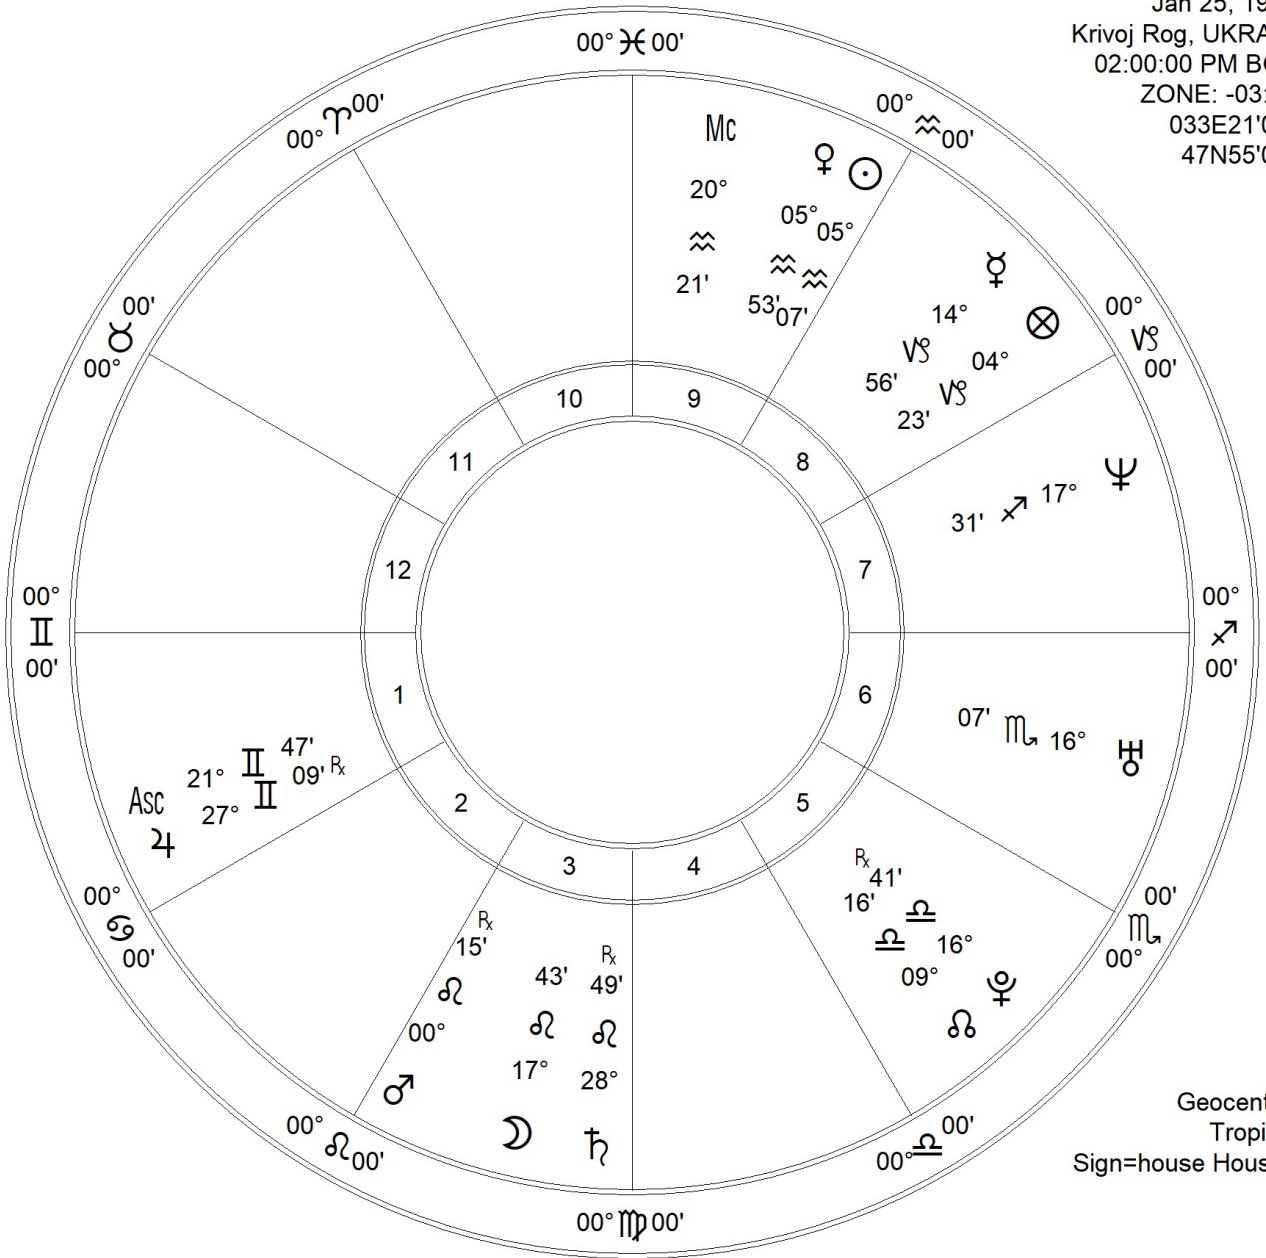

volodymyr zelenskyy
 Jan 25, 1978
 Krivoj Rog, UKRAIN
 02:00:00 PM BGT
 ZONE: -03:00
 033E21'00"
 47N55'00"

Fir	Ear	Air	Wat
4	2	7	1
Crđ	Fix	Mut	
4	7	3	

Chart Compliments of
 leslie marlar
 620 n robin way
 satellite beach, fl 32
 www.lesliemarlar.com

Zodiac Signs	Pl	Planet	Plan's Sign	Hous	Position
♈ Aries	☾	Moon	Leo	3rd	17° ♌ 43'
♉ Taurus	☉	Sun	Aquarius	9th	05° ♏ 07'
♊ Gemini	☿	Mercury	Capricorn	8th	14° ♄ 56'
♋ Cancer	♀	Venus	Aquarius	9th	05° ♏ 53'
♌ Leo	♂	Mars	Leo	3rd	00° ♌ 15' R
♍ Virgo	♃	Jupiter	Gemini	1st	27° ♊ 09' R
♎ Libra	♄	Saturn	Leo	3rd	28° ♌ 49' R
♏ Scorpio	♅	Uranus	Scorpio	6th	16° ♏ 07'
♐ Sagittarius	♆	Neptune	Sagittarius	7th	17° ♐ 31'
♑ Capricorn	♇	Pluto	Libra	5th	16° ♎ 41' R
♒ Aquarius	♁	Node	Libra	5th	09° ♎ 16'
♓ Pisces	♃	Midheaven	Aquarius	9th	20° ♏ 21'
	Asc	Ascendant	Gemini	1st	21° ♊ 47'