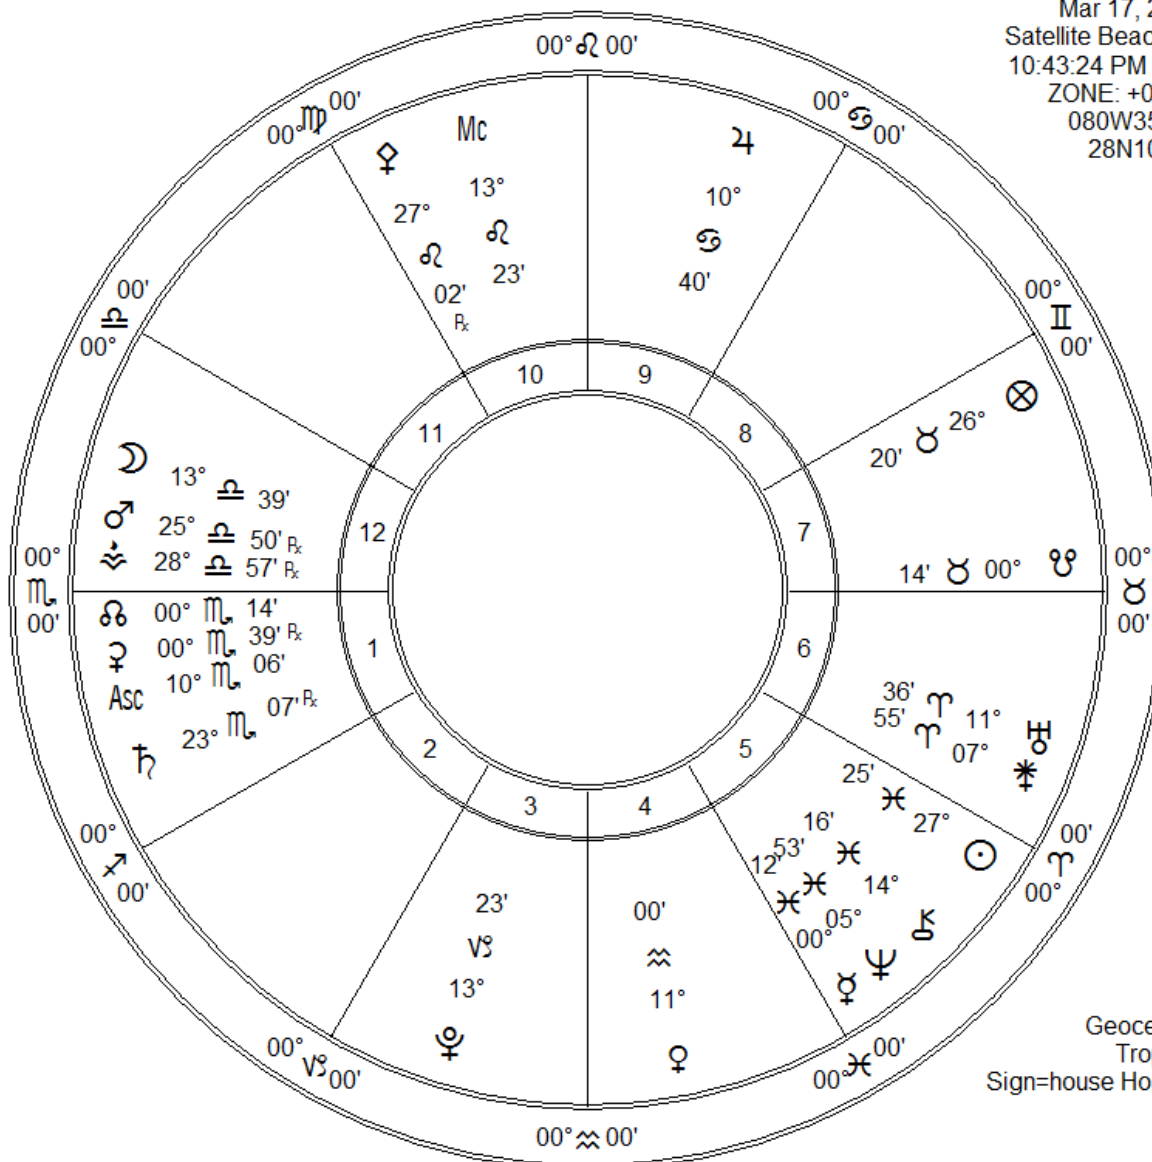

where plane mal
 Mar 17, 2014
 Satellite Beach, FL
 10:43:24 PM EDT
 ZONE: +04:00
 080W35'25"
 28N10'33"

Fir	Ear	Air	Wat
4	3	4	9
Crd	Fix	Mut	
7	9	4	

Leslie Marlar
 620 N. Robin Way
 Satellite Bch FL 32937
 leslie.marlar@gmail.com
 www.lesliemarlar.com
 321 779-0604

Zodiac Signs	Pl	Planet	Plan's Sign	Hous	Position
♈ Aries	☾	Moon	Libra	12th	13° ♁ 39'
♉ Taurus	☉	Sun	Pisces	5th	27° ♃ 25'
♊ Gemini	☿	Mercury	Pisces	5th	00° ♃ 12'
♋ Cancer	♀	Venus	Aquarius	4th	11° ♁ 00'
♌ Leo	♂	Mars	Libra	12th	25° ♁ 50' Rx
♍ Virgo	♃	Jupiter	Cancer	9th	10° ♄ 40'
♎ Libra	♄	Saturn	Scorpio	1st	23° ♄ 07' Rx
♏ Scorpio	♅	Uranus	Aries	6th	11° ♈ 36'
♐ Sagittarius	♆	Neptune	Pisces	5th	05° ♆ 53'
♑ Capricorn	♇	Pluto	Capricorn	3rd	13° ♄ 23'
♒ Aquarius	♁	Node	Scorpio	1st	00° ♄ 14'
♓ Pisces	♁	Midheaven	Leo	10th	13° ♌ 23'
	Asc	Ascendant	Scorpio	1st	10° ♄ 06'