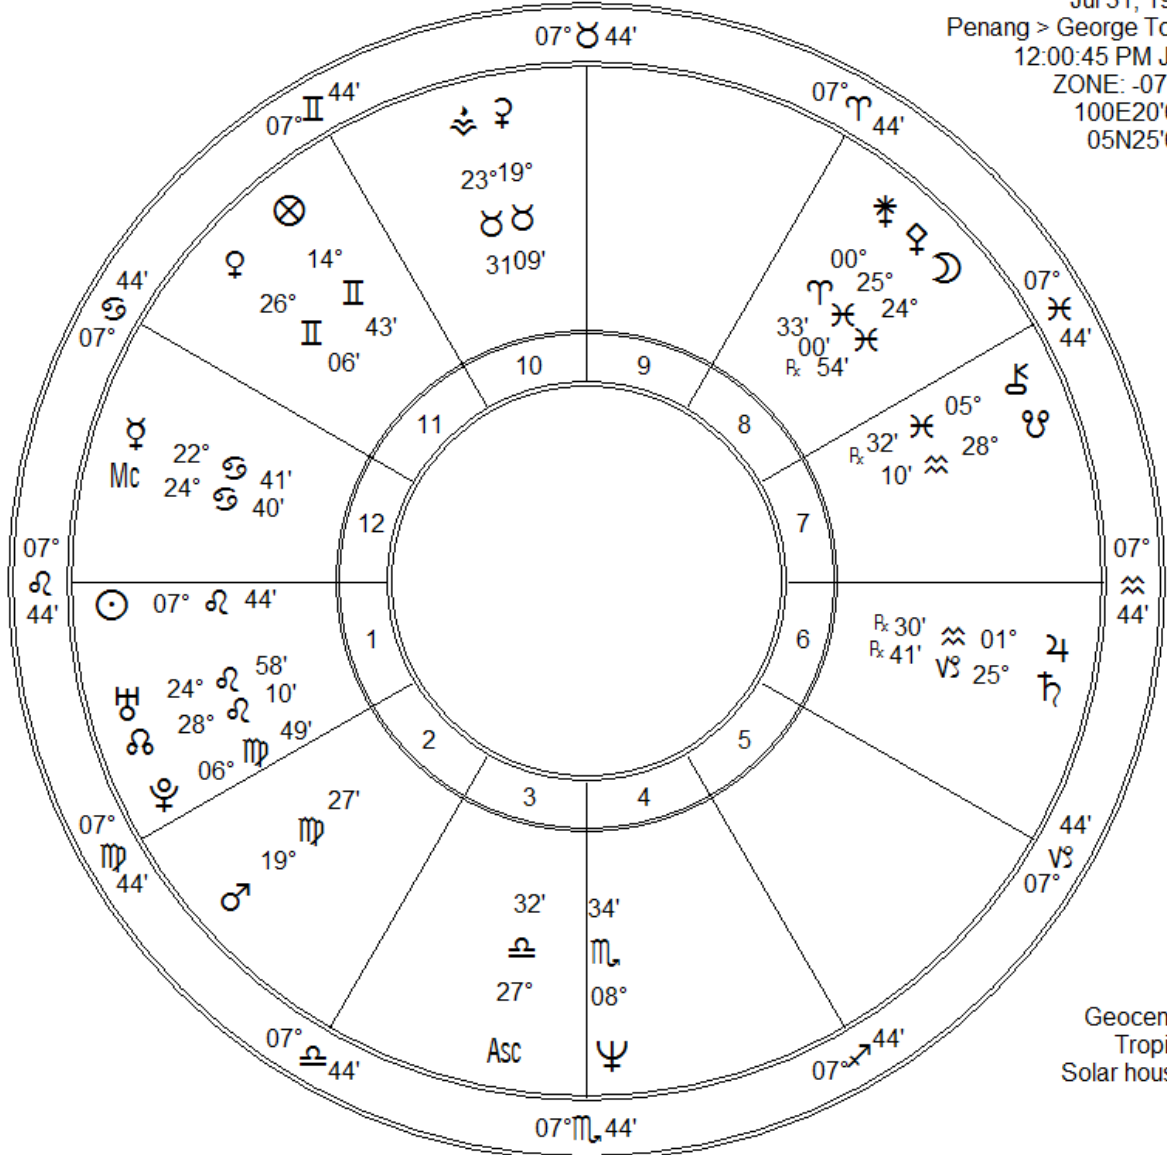

pilot shah  
 Jul 31, 1961  
 Penang > George Town  
 12:00:45 PM JVT  
 ZONE: -07:30  
 100E20'00"  
 05N25'00"

Fir	Ear	Air	Wat
4	5	5	6
Crd	Fix	Mut	
5	8	7	

Leslie Marlar  
 620 N. Robin Way  
 Satellite Bch FI 32937  
 leslie.marlar@gmail.com  
 www.lesliemarlar.com  
 321 779-0604

Zodiac Signs	Pl	Planet	Plan's Sign	Hous	Position
♈ Aries	☾	Moon	Pisces	8th	24° ♋ 54'
♉ Taurus	☉	Sun	Leo	1st	07° ♌ 44'
♊ Gemini	☿	Mercury	Cancer	12th	22° ♋ 41'
♋ Cancer	♀	Venus	Gemini	11th	26° ♊ 06'
♌ Leo	♂	Mars	Virgo	2nd	19° ♍ 27'
♍ Virgo	♃	Jupiter	Aquarius	6th	01° ♎ 30' R <sub>x</sub>
♎ Libra	♄	Saturn	Capricorn	6th	25° ♏ 41' R <sub>x</sub>
♏ Scorpio	♅	Uranus	Leo	1st	24° ♌ 58'
♐ Sagittarius	♆	Neptune	Scorpio	4th	08° ♏ 34'
♑ Capricorn	♇	Pluto	Virgo	1st	06° ♍ 49'
♒ Aquarius	♁	Node	Leo	1st	28° ♌ 10'
♓ Pisces	♁	Node	Leo	1st	28° ♌ 10'
	Mc	Midheaven	Cancer	12th	24° ♋ 40'
	Asc	Ascendant	Libra	3rd	27° ♎ 32'