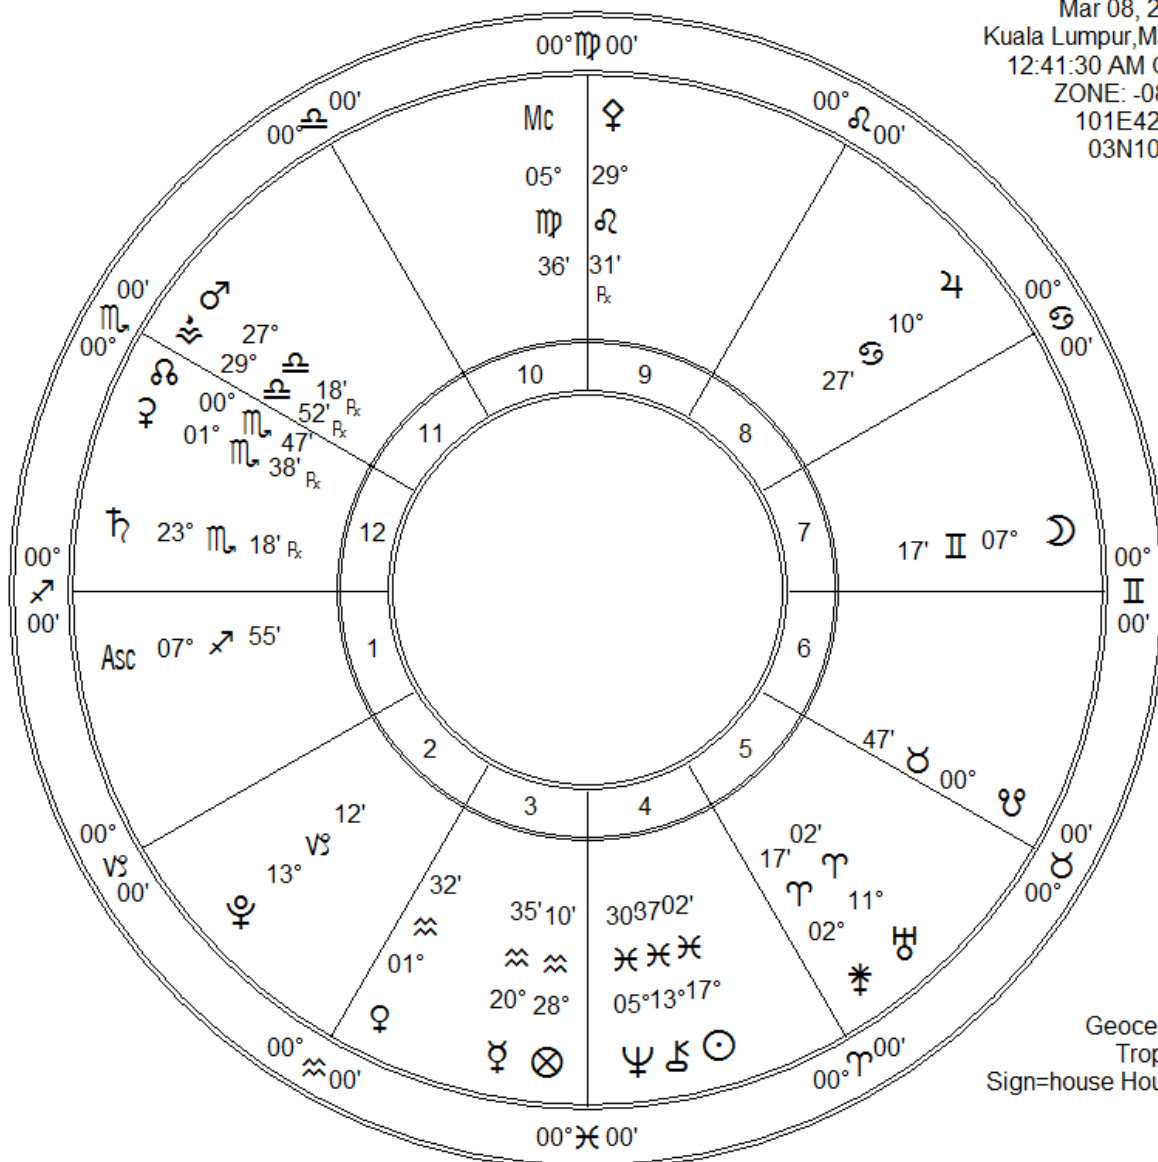

take off malaysia
 Mar 08, 2014
 Kuala Lumpur, MLYS
 12:41:30 AM CCT
 ZONE: -08:00
 101E42'00"
 03N10'00"

Geocentric
 Tropical
 Sign=house
 Houses

Fir	Ear	Air	Wat
4	3	6	7
Crd	Fix	Mut	
6	8	6	

Zodiac Signs	Pl	Planet	Plan's Sign	Hous	Position
♈ Aries	☾	Moon	Gemini	7th	07° II 17'
♉ Taurus	☉	Sun	Pisces	4th	17° ♃ 02'
♊ Gemini	☿	Mercury	Aquarius	3rd	20° ♋ 35'
♋ Cancer	♀	Venus	Aquarius	3rd	01° ♋ 32'
♌ Leo	♂	Mars	Libra	11th	27° ♎ 18' Rx
♍ Virgo	♃	Jupiter	Cancer	8th	10° ♋ 27'
♎ Libra	♄	Saturn	Scorpio	12th	23° ♏ 18' Rx
♏ Scorpio	♅	Uranus	Aries	5th	11° ♈ 02'
♐ Sagittarius	♆	Neptune	Pisces	4th	05° ♃ 30'
♑ Capricorn	♇	Pluto	Capricorn	2nd	13° ♄ 12'
♒ Aquarius	♁	Node	Scorpio	12th	00° ♏ 47'
♓ Pisces	♁	Midheaven	Virgo	10th	05° ♍ 36'
	♁	Ascendant	Sagittarius	1st	07° ♐ 55'