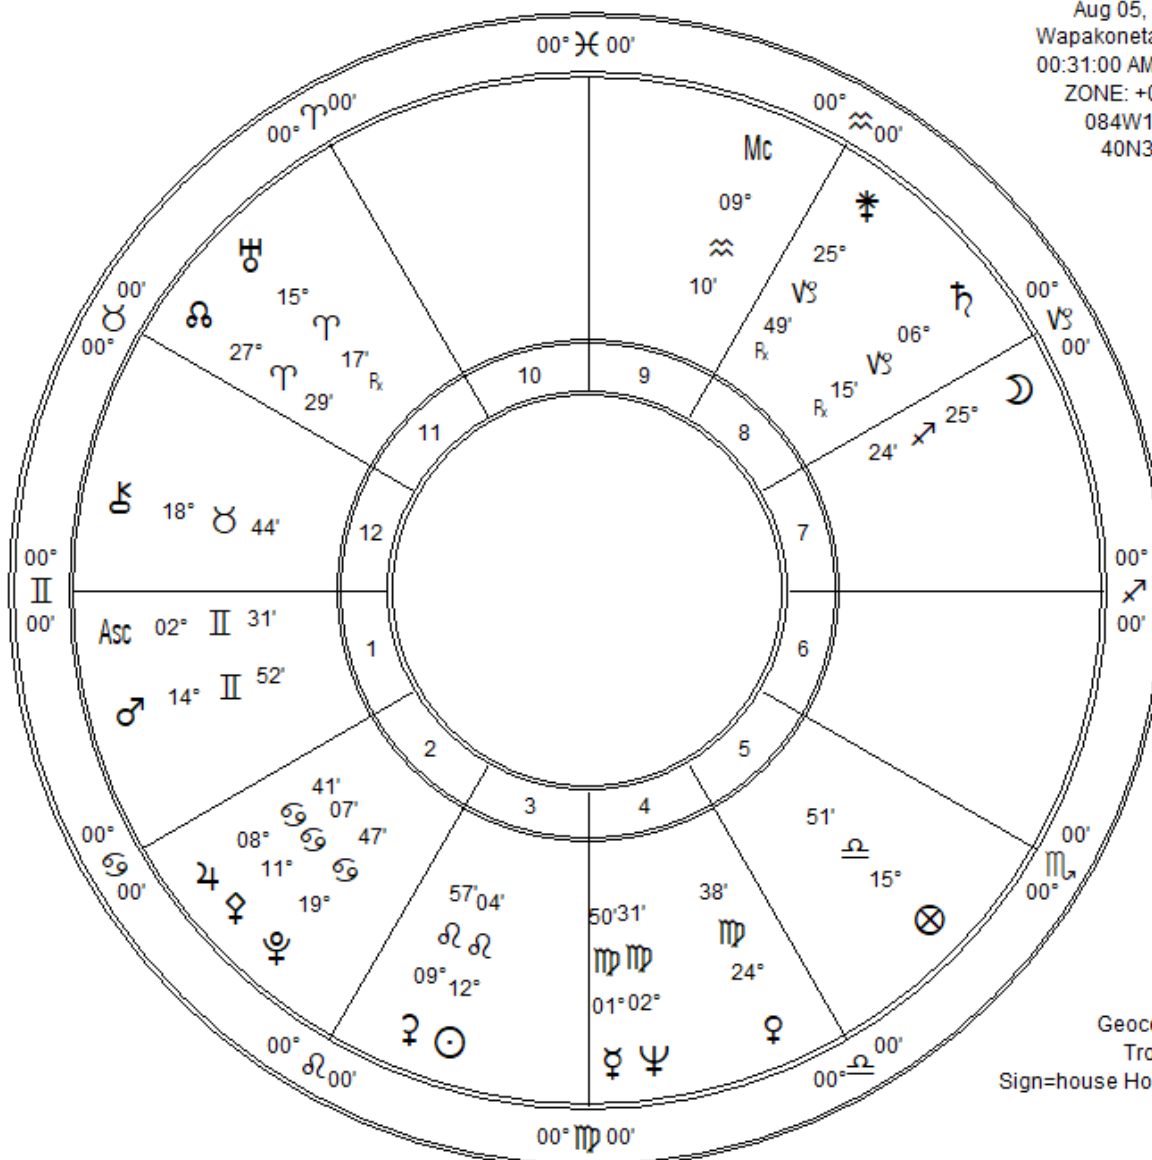

neil armstrong
 Aug 05, 1930
 Wapakoneta, OH
 00:31:00 AM EST
 ZONE: +05:00
 084W11'37"
 40N34'04"

| | | | |
|-----|-----|-----|-----|
| Fir | Ear | Air | Wat |
| 5 | 6 | 4 | 3 |
| Crd | Fix | Mut | |
| 8 | 4 | 6 | |

Chart Compliments of
 leslie marlar
 620 n robin way
 satellite beach, fl 32
 www.lesliemarlar.com

| Zodiac Signs | Pl | Planet | Plan's Sign | Hous | Position |
|---------------|-----|-----------|-------------|------|-------------|
| ♈ Aries | ☾ | Moon | Sagittarius | 7th | 25° ♏ 24' |
| ♉ Taurus | ☉ | Sun | Leo | 3rd | 12° ♌ 04' |
| ♊ Gemini | ☿ | Mercury | Virgo | 4th | 01° ♍ 50' |
| ♋ Cancer | ♀ | Venus | Virgo | 4th | 24° ♍ 38' |
| ♌ Leo | ♂ | Mars | Gemini | 1st | 14° II 52' |
| ♍ Virgo | ♃ | Jupiter | Cancer | 2nd | 08° ♋ 41' |
| ♎ Libra | ♄ | Saturn | Capricorn | 8th | 06° ♑ 15' R |
| ♏ Scorpio | ♅ | Uranus | Aries | 11th | 15° ♈ 17' R |
| ♐ Sagittarius | ♆ | Neptune | Virgo | 4th | 02° ♍ 31' |
| ♑ Capricorn | ♇ | Pluto | Cancer | 2nd | 19° ♋ 47' |
| ♒ Aquarius | ♁ | Node | Aries | 11th | 27° ♈ 29' |
| ♓ Pisces | ♁ | Midheaven | Aquarius | 9th | 09° ♋ 10' |
| | Asc | Ascendant | Gemini | 1st | 02° II 31' |