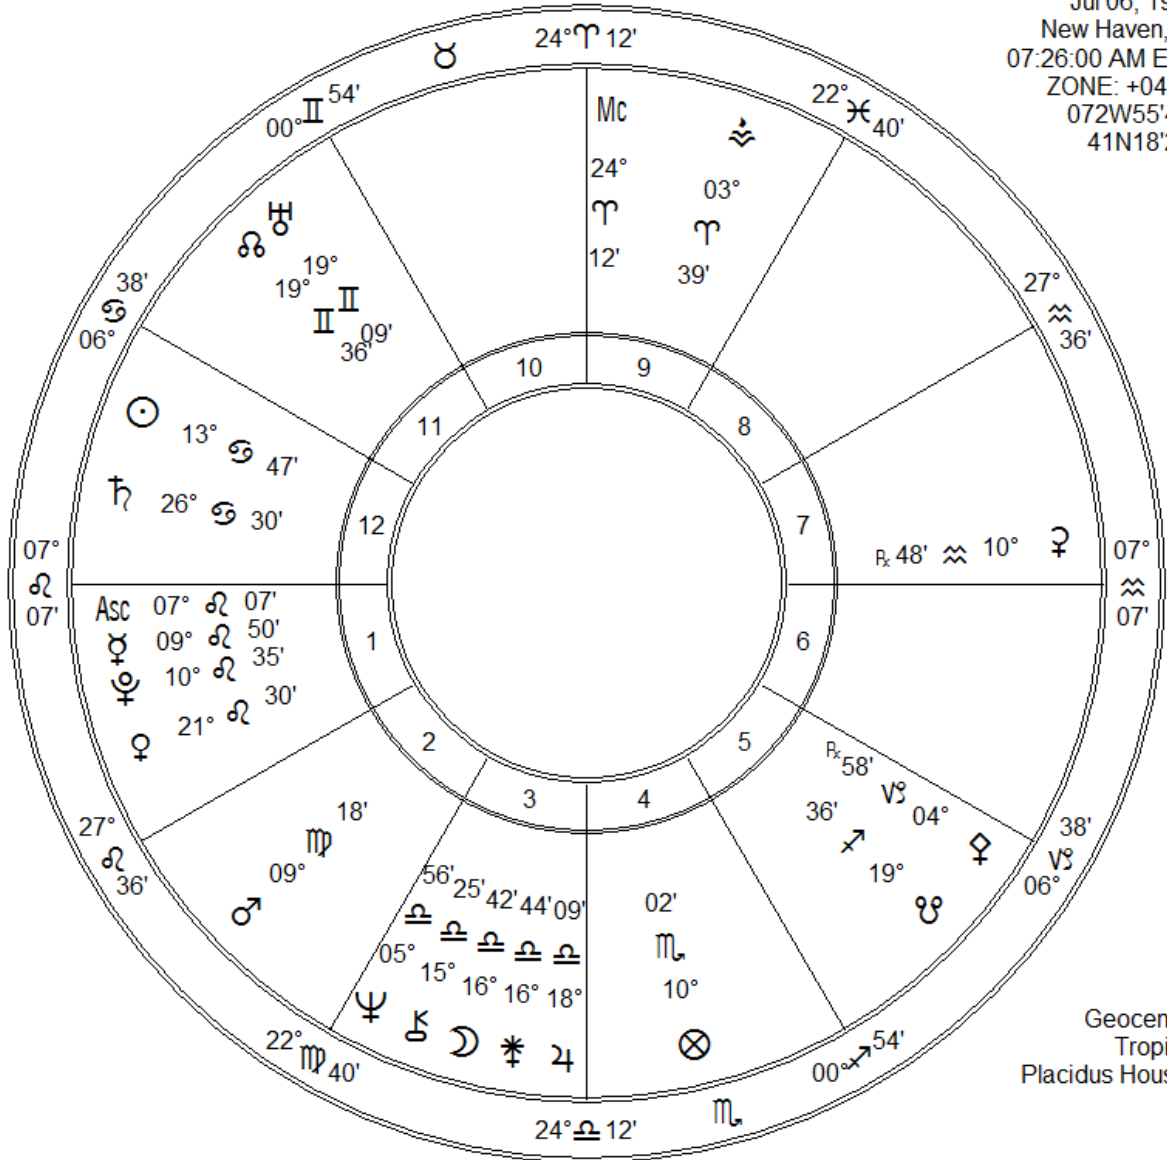

placidus G W bush
 Jul 06, 1946
 New Haven, CT
 07:26:00 AM EDT
 ZONE: +04:00
 072W55'43"
 41N18'29"

Fir	Ear	Air	Wat
7	2	8	3
Crd	Fix	Mut	
10	6	4	

Leslie Marlar
 620 N. Robin Way
 Satellite Bch FI 32937
 leslie.marlar@gmail.com
 www.lesliemarlar.com
 321 779-0604

Zodiac Signs	Pl	Planet	Plan's Sign	Hous	Position
♈ Aries	♈	Moon	Libra	3rd	16° 42'
♉ Taurus	♉	Sun	Cancer	12th	13° 47'
♊ Gemini	♊	Mercury	Leo	1st	09° 50'
♋ Cancer	♋	Venus	Leo	1st	21° 30'
♌ Leo	♌	Mars	Virgo	2nd	09° 18'
♍ Virgo	♍	Jupiter	Libra	3rd	18° 09'
♎ Libra	♎	Saturn	Cancer	12th	26° 30'
♏ Scorpio	♏	Uranus	Gemini	11th	19° 09'
♐ Sagittarius	♐	Neptune	Libra	3rd	05° 56'
♑ Capricorn	♑	Pluto	Leo	1st	10° 35'
♒ Aquarius	♒	Node	Gemini	11th	19° 36'
♓ Pisces	♓	Midheaven	Aries	10th	24° 12'
	Asc	Ascendant	Leo	1st	07° 07'