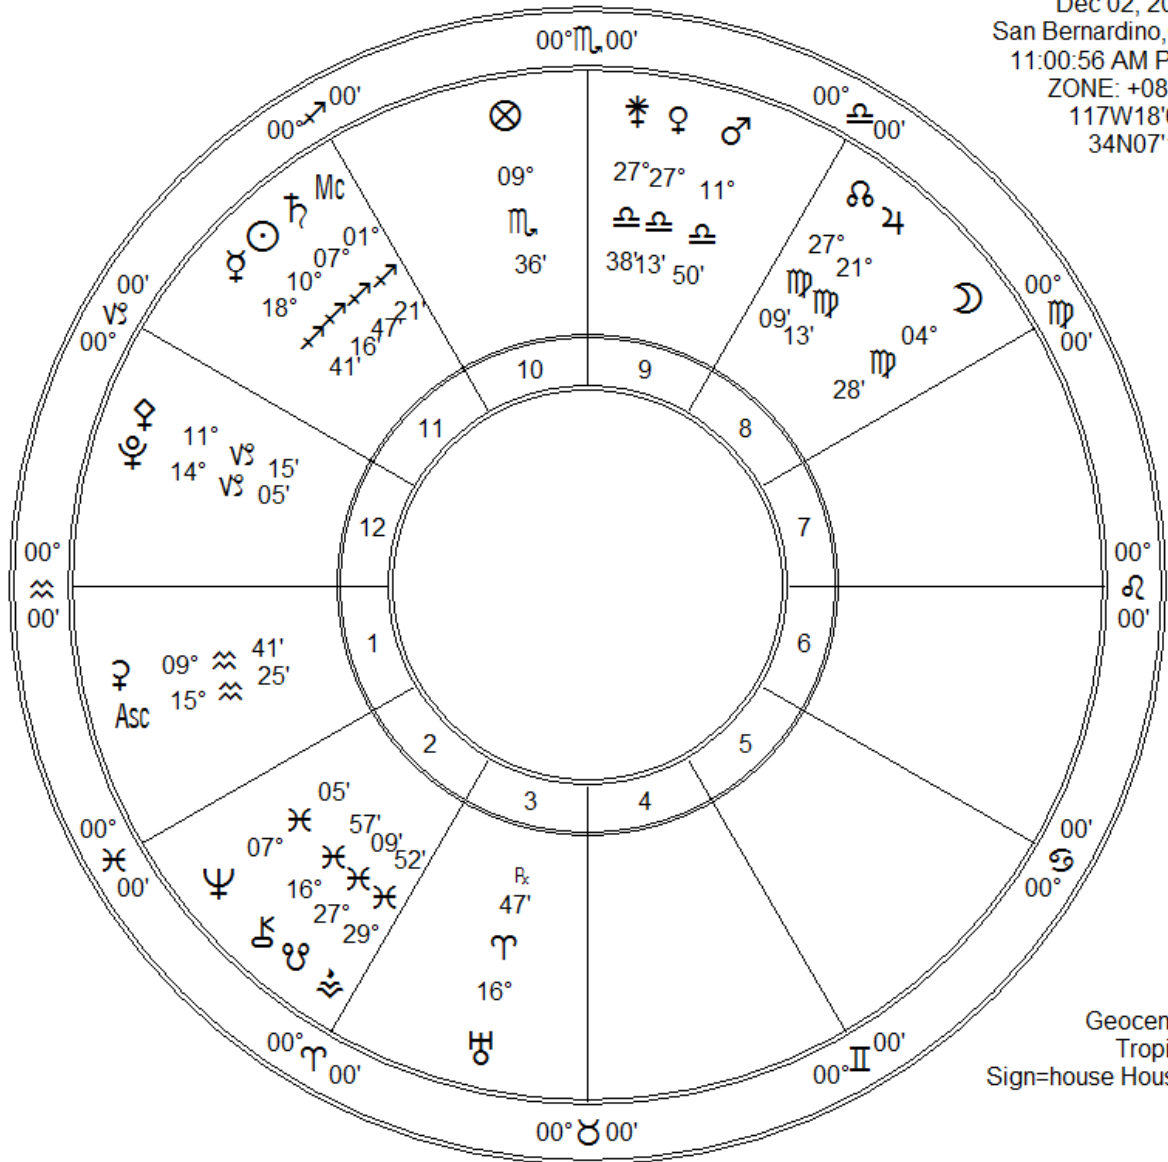

san bern shooting
 Dec 02, 2015
 San Bernardino, CA
 11:00:56 AM PST
 ZONE: +08:00
 117W18'08"
 34N07'17"

Fir	Ear	Air	Wat
5	5	5	5
Crd	Fix	Mut	
6	3	11	

Zodiac Signs	Pl	Planet	Plan's Sign	Hous	Position
♈ Aries	☾	Moon	Virgo	8th	04° ♎28'
♉ Taurus	☉	Sun	Sagittarius	11th	10° ♐16'
♊ Gemini	☿	Mercury	Sagittarius	11th	18° ♐41'
♋ Cancer	♀	Venus	Libra	9th	27° ♎13'
♌ Leo	♂	Mars	Libra	9th	11° ♎50'
♍ Virgo	♃	Jupiter	Virgo	8th	21° ♍13'
♎ Libra	♄	Saturn	Sagittarius	11th	07° ♐47'
♏ Scorpio	♅	Uranus	Aries	3rd	16° ♈47' ^{Rx}
♐ Sagittarius	♆	Neptune	Pisces	2nd	07° ♋05'
♑ Capricorn	♇	Pluto	Capricorn	12th	14° ♑05'
♒ Aquarius	♁	Node	Virgo	8th	27° ♍09'
♓ Pisces	♁	Node	Pisces	2nd	07° ♋05'
	♁	Midheaven	Sagittarius	11th	01° ♐21'
	♁	Ascendant	Aquarius	1st	15° ♈25'