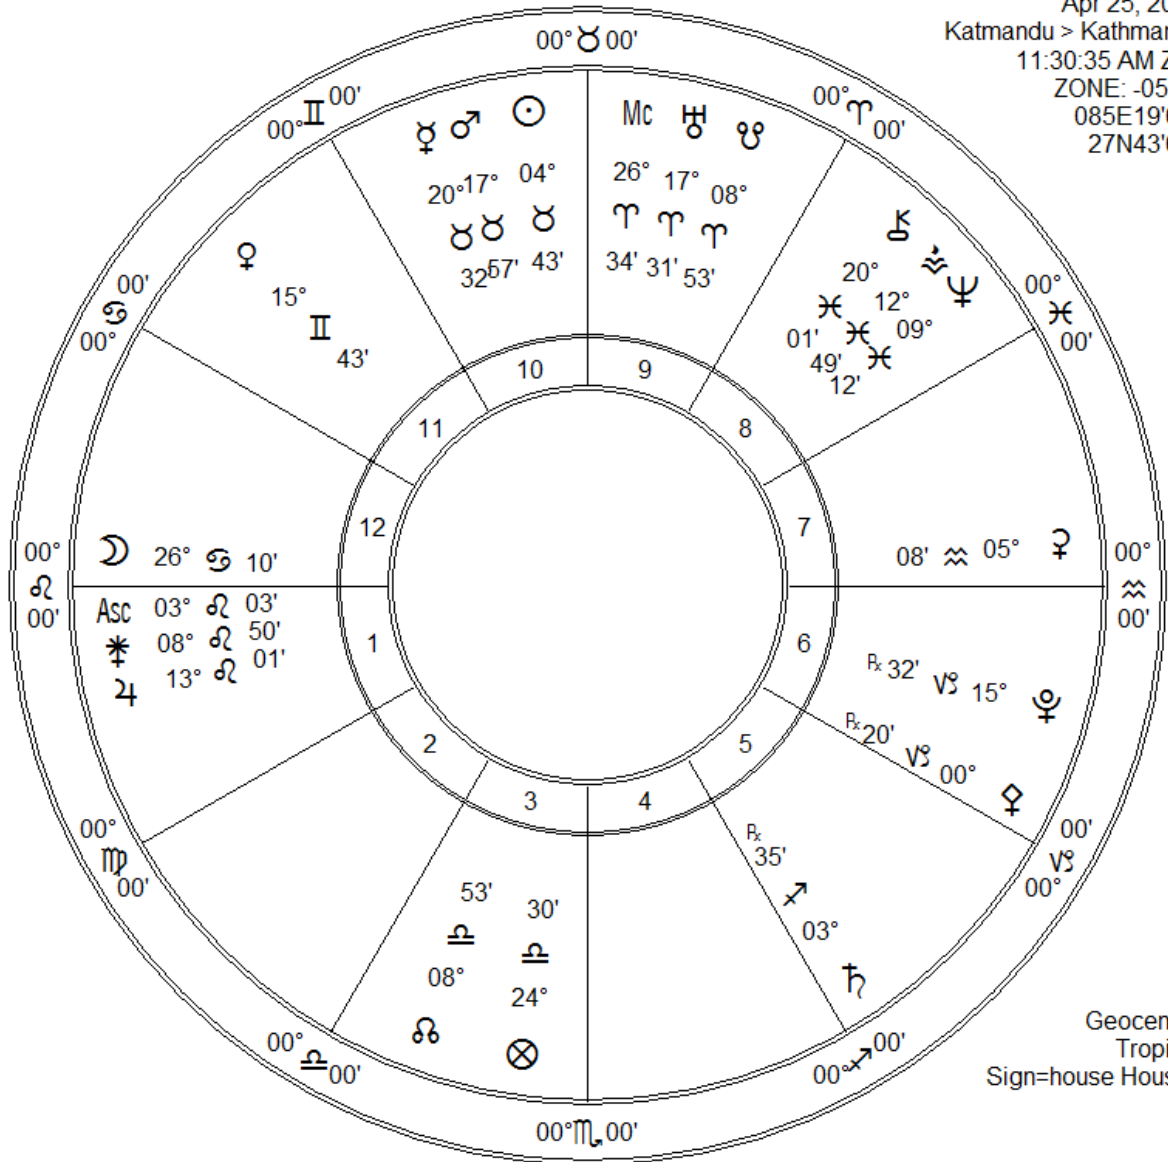

katmandu q  
 Apr 25, 2015  
 Katmandu > Kathmandu  
 11:30:35 AM Z05  
 ZONE: -05:45  
 085E19'00"  
 27N43'00"

Geocentric  
 Tropical  
 Sign=house Houses

Fir	Ear	Air	Wat
7	5	4	4
Crd	Fix	Mut	
8	7	5	

Zodiac Signs	Pl	Planet	Plan's Sign	Hous	Position
♈ Aries	☾	Moon	Cancer	12th	26° 10'
♉ Taurus	☉	Sun	Taurus	10th	04° 43'
♊ Gemini	☿	Mercury	Taurus	10th	20° 32'
♋ Cancer	♀	Venus	Gemini	11th	15° 43'
♌ Leo	♂	Mars	Taurus	10th	17° 57'
♍ Virgo	♃	Jupiter	Leo	1st	13° 01'
♎ Libra	♄	Saturn	Sagittarius	5th	03° 35' R
♏ Scorpio	♅	Uranus	Aries	9th	17° 31'
♐ Sagittarius	♆	Neptune	Pisces	8th	09° 12'
♑ Capricorn	♇	Pluto	Capricorn	6th	15° 32' R
♒ Aquarius	♁	Node	Libra	3rd	08° 53'
♓ Pisces	♊	Midheaven	Aries	9th	26° 34'
	♌	Ascendant	Leo	1st	03° 03'