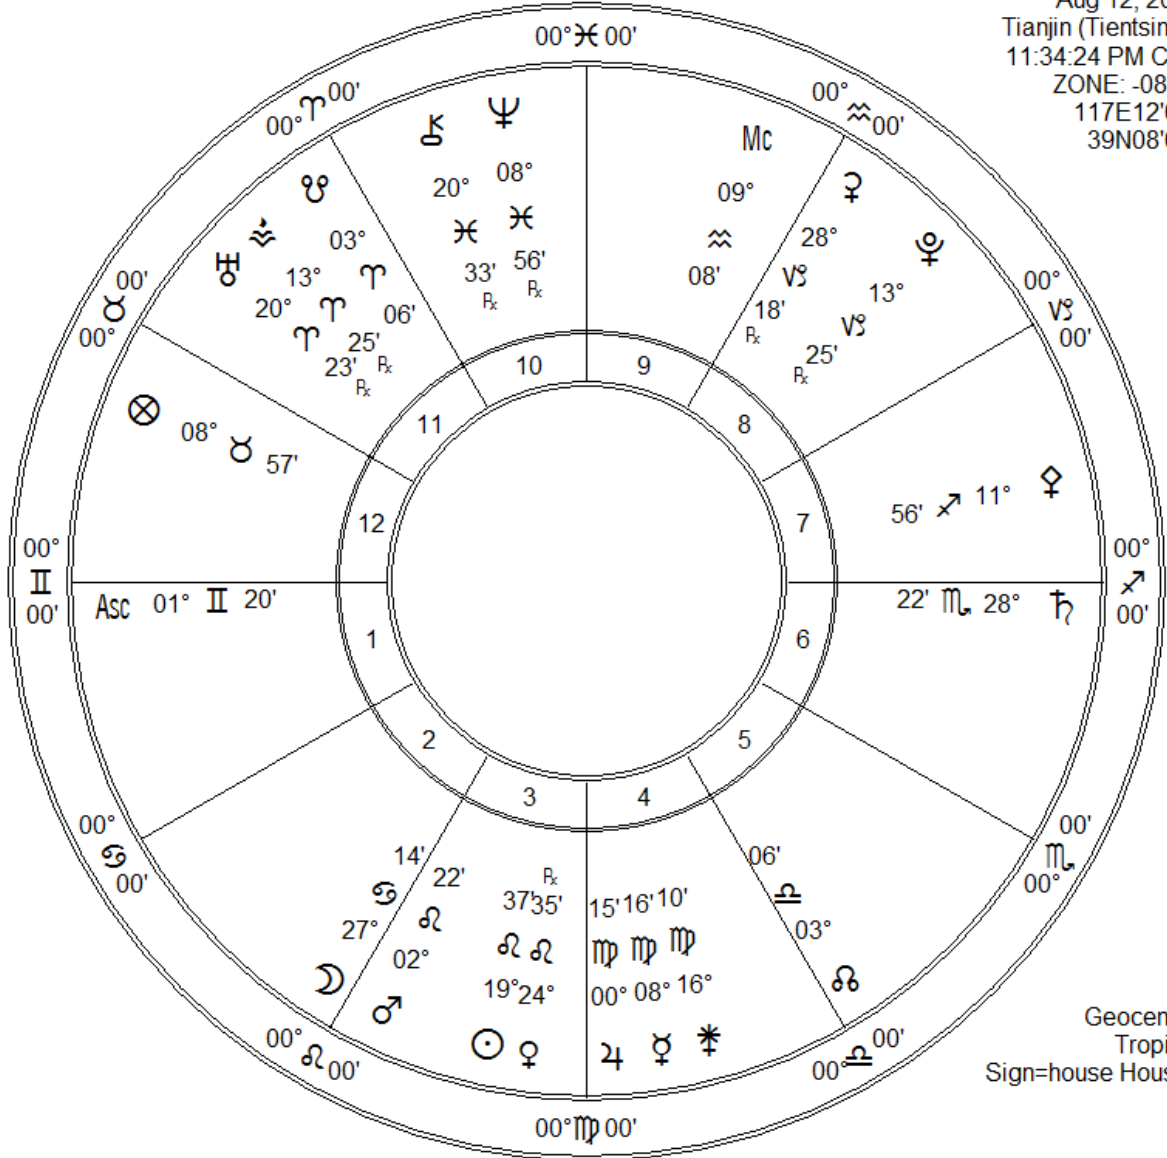

china ex  
 Aug 12, 2015  
 Tianjin (Tientsin), C  
 11:34:24 PM CCT  
 ZONE: -08:00  
 117E12'00"  
 39N08'00"

Geocentric  
 Tropical  
 Sign=house Houses

Fir	Ear	Air	Wat
7	6	3	4
Crd	Fix	Mut	
7	6	7	

Leslie Marlar  
 620 N. Robin Way  
 Satellite Bch FI 32937  
 leslie.marlar@gmail.com  
 www.lesliemarlar.com  
 321 779-0604

Zodiac Signs	Pl	Planet	Plan's Sign	Hous	Position
♈ Aries	☾	Moon	Cancer	2nd	27°♋14'
♉ Taurus	☉	Sun	Leo	3rd	19°♌37'
♊ Gemini	☿	Mercury	Virgo	4th	08°♍16'
♋ Cancer	♀	Venus	Leo	3rd	24°♌35' <sub>Rx</sub>
♌ Leo	♂	Mars	Leo	3rd	02°♌22'
♍ Virgo	♃	Jupiter	Virgo	4th	00°♍15'
♎ Libra	♄	Saturn	Scorpio	6th	28°♍22'
♏ Scorpio	♅	Uranus	Aries	11th	20°♈23' <sub>Rx</sub>
♐ Sagittarius	♆	Neptune	Pisces	10th	08°♋56' <sub>Rx</sub>
♑ Capricorn	♇	Pluto	Capricorn	8th	13°♑25' <sub>Rx</sub>
♒ Aquarius	♁	Node	Libra	5th	03°♎06'
♓ Pisces	♁	Midheaven	Aquarius	9th	09°♑08'
	♁	Ascendant	Gemini	1st	01°♊20'