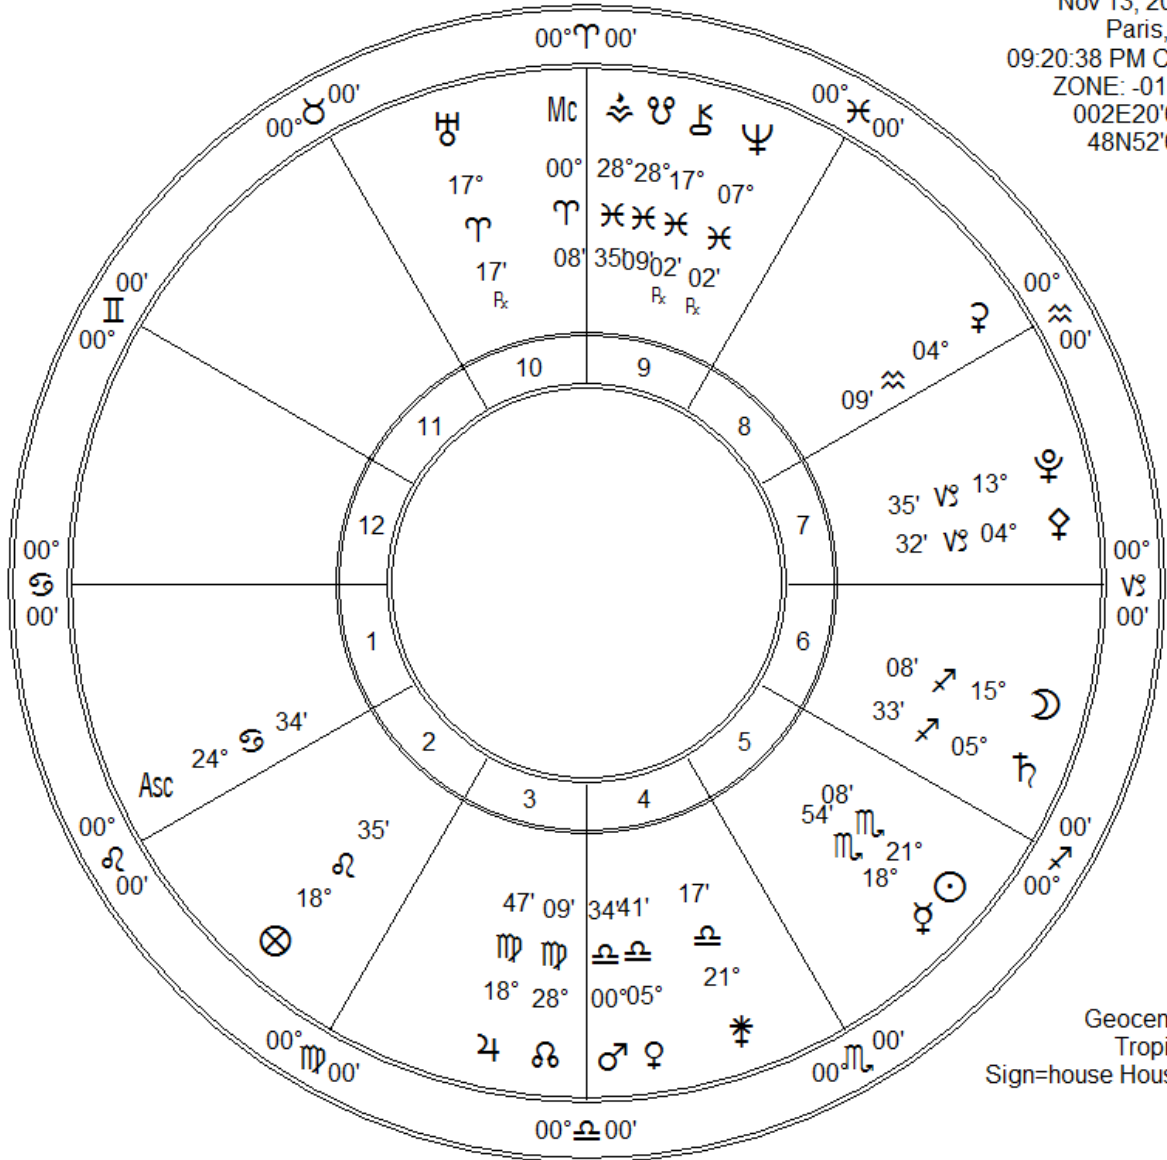

attack paris
 Nov 13, 2015
 Paris,FR
 09:20:38 PM CET
 ZONE: -01:00
 002E20'00"
 48N52'00"

Geocentric
 Tropical
 Sign=house Houses

Fir	Ear	Air	Wat
5	4	4	7
Crd	Fix	Mut	
8	4	8	

Zodiac Signs	Pl	Planet	Plan's Sign	Hous	Position
♈ Aries	☾	Moon	Sagittarius	6th	15° 08'
♉ Taurus	☉	Sun	Scorpio	5th	21° 08'
♊ Gemini	☿	Mercury	Scorpio	5th	18° 54'
♋ Cancer	♀	Venus	Libra	4th	05° 41'
♌ Leo	♂	Mars	Libra	4th	00° 34'
♍ Virgo	♃	Jupiter	Virgo	3rd	18° 47'
♎ Libra	♄	Saturn	Sagittarius	6th	05° 33'
♏ Scorpio	♅	Uranus	Aries	10th	17° 17' Rx
♐ Sagittarius	♆	Neptune	Pisces	9th	07° 02' Rx
♑ Capricorn	♇	Pluto	Capricorn	7th	13° 35'
♒ Aquarius	♁	Node	Virgo	3rd	28° 09'
♓ Pisces	♁	Midheaven	Aries	10th	00° 08'
	♁	Ascendant	Cancer	1st	24° 34'