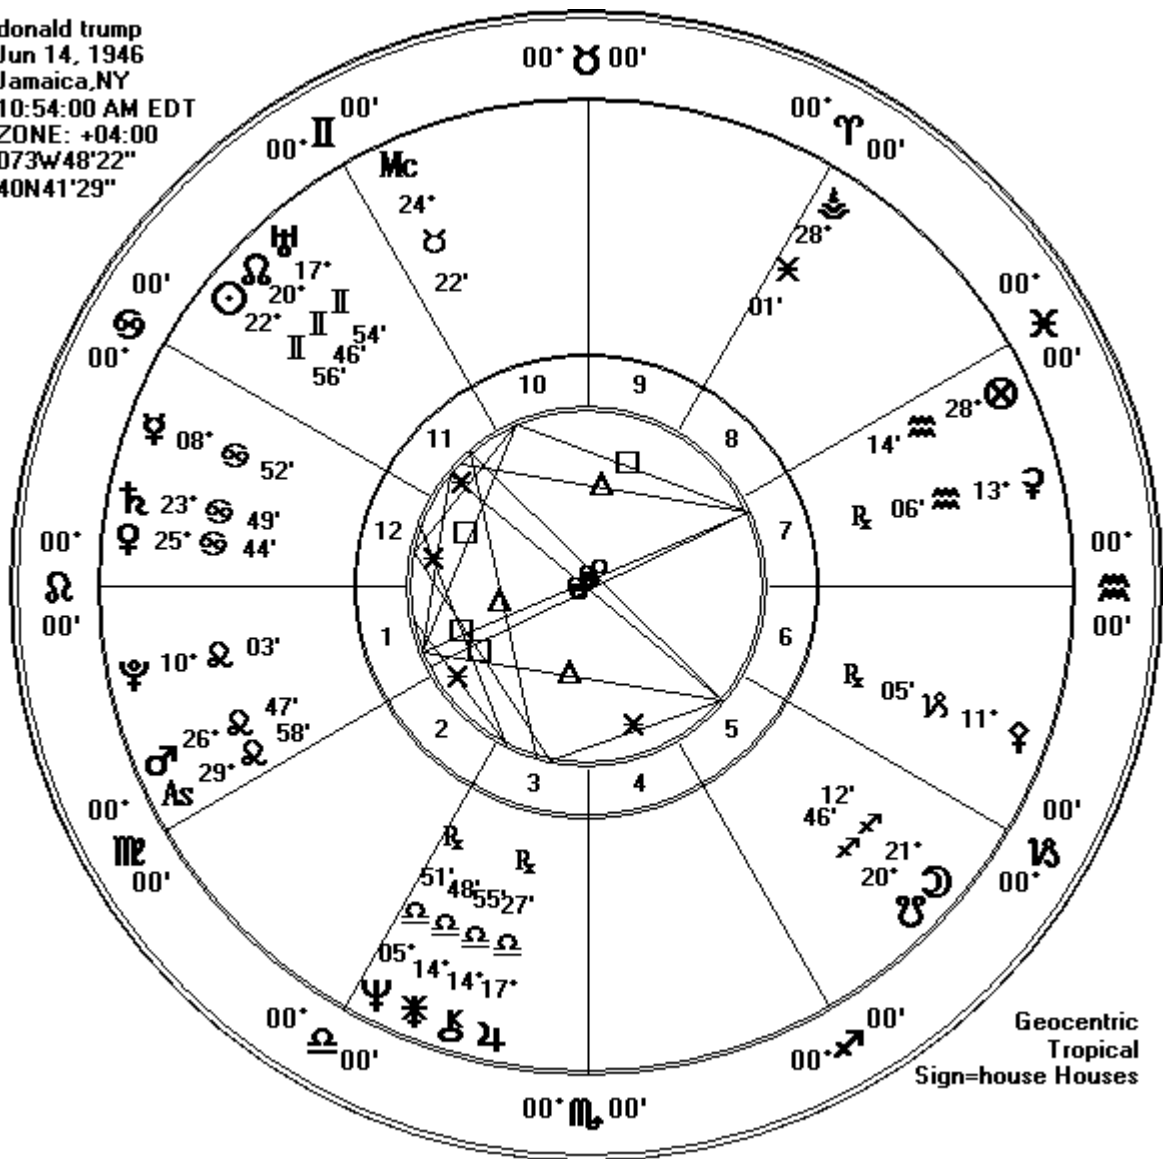

donald trump
Jun 14, 1946
Jamaica, NY
10:54:00 AM EDT
ZONE: +04:00
073W48'22"
40N41'29"

Geocentric
Tropical
Sign=house Houses