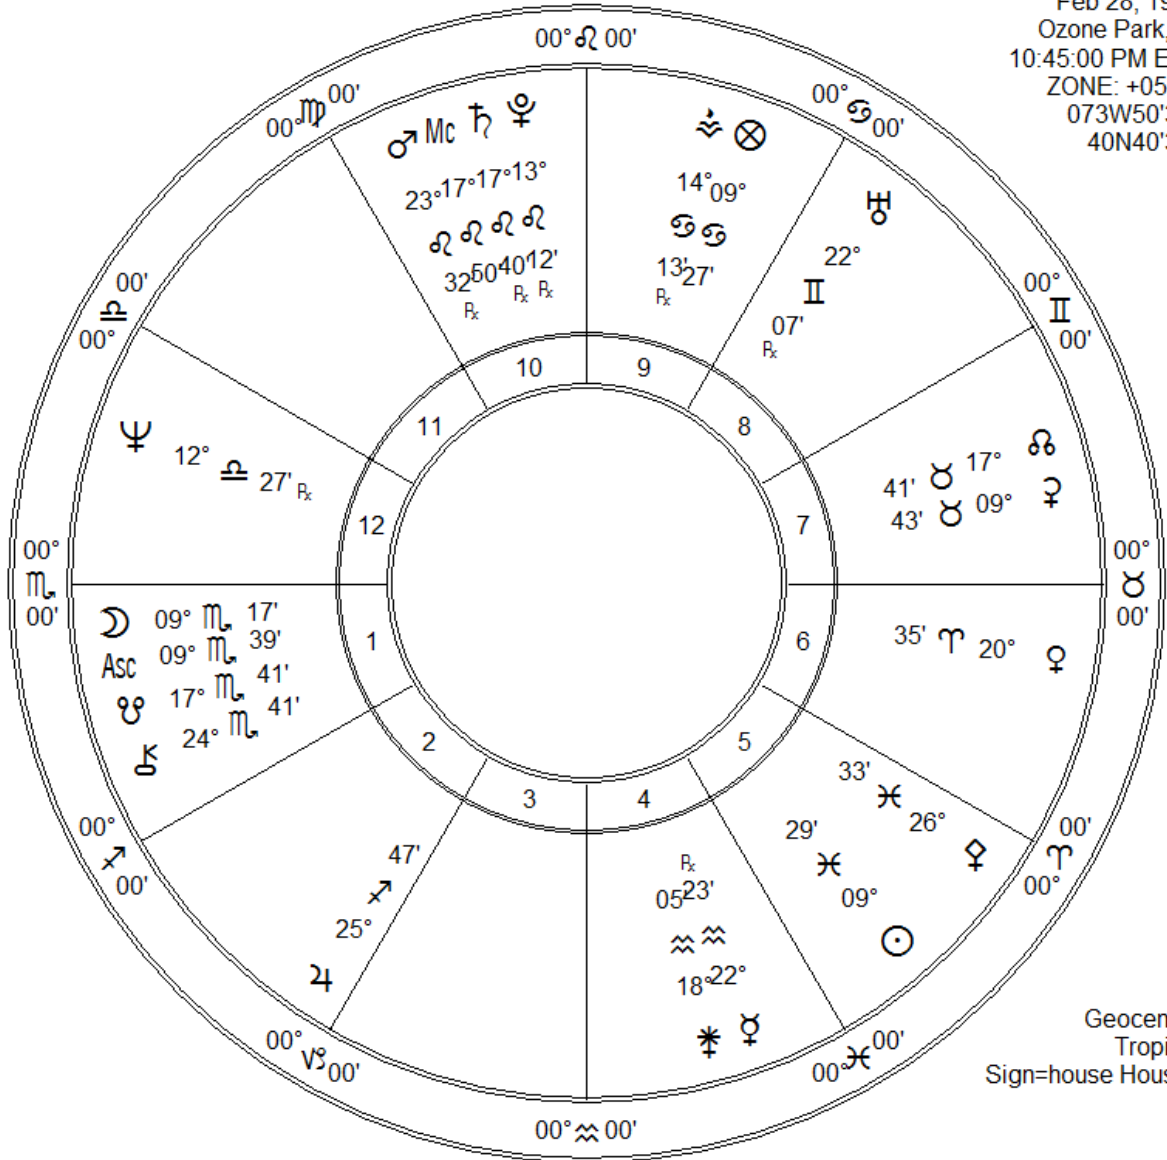

bernadette peters
 Feb 28, 1948
 Ozone Park, NY
 10:45:00 PM EST
 ZONE: +05:00
 073W50'39"
 40N40'36"

Fir	Ear	Air	Wat
6	2	4	8
Crd	Fix	Mut	
4	12	4	

Leslie Marlar
 620 N. Robin Way
 Satellite Bch FI 32937
 leslie.marlar@gmail.com
 www.lesliemarlar.com
 321 779-0604

Zodiac Signs	Pl	Planet	Plan's Sign	Hous	Position
♈ Aries	☾	Moon	Scorpio	1st	09°♏17'
♉ Taurus	☉	Sun	Pisces	5th	09°♋29'
♊ Gemini	☿	Mercury	Aquarius	4th	22°♑23' Rx
♋ Cancer	♀	Venus	Aries	6th	20°♈35'
♌ Leo	♂	Mars	Leo	10th	23°♌32' Rx
♍ Virgo	♃	Jupiter	Sagittarius	2nd	25°♐47'
♎ Libra	♄	Saturn	Leo	10th	17°♌40' Rx
♏ Scorpio	♅	Uranus	Gemini	8th	22°♊07' Rx
♐ Sagittarius	♆	Neptune	Libra	12th	12°♎27' Rx
♑ Capricorn	♇	Pluto	Leo	10th	13°♌12' Rx
♒ Aquarius	♁	Node	Taurus	7th	17°♉41'
♓ Pisces	♁	Midheaven	Leo	10th	17°♌50'
	ASC	Ascendant	Scorpio	1st	09°♏39'