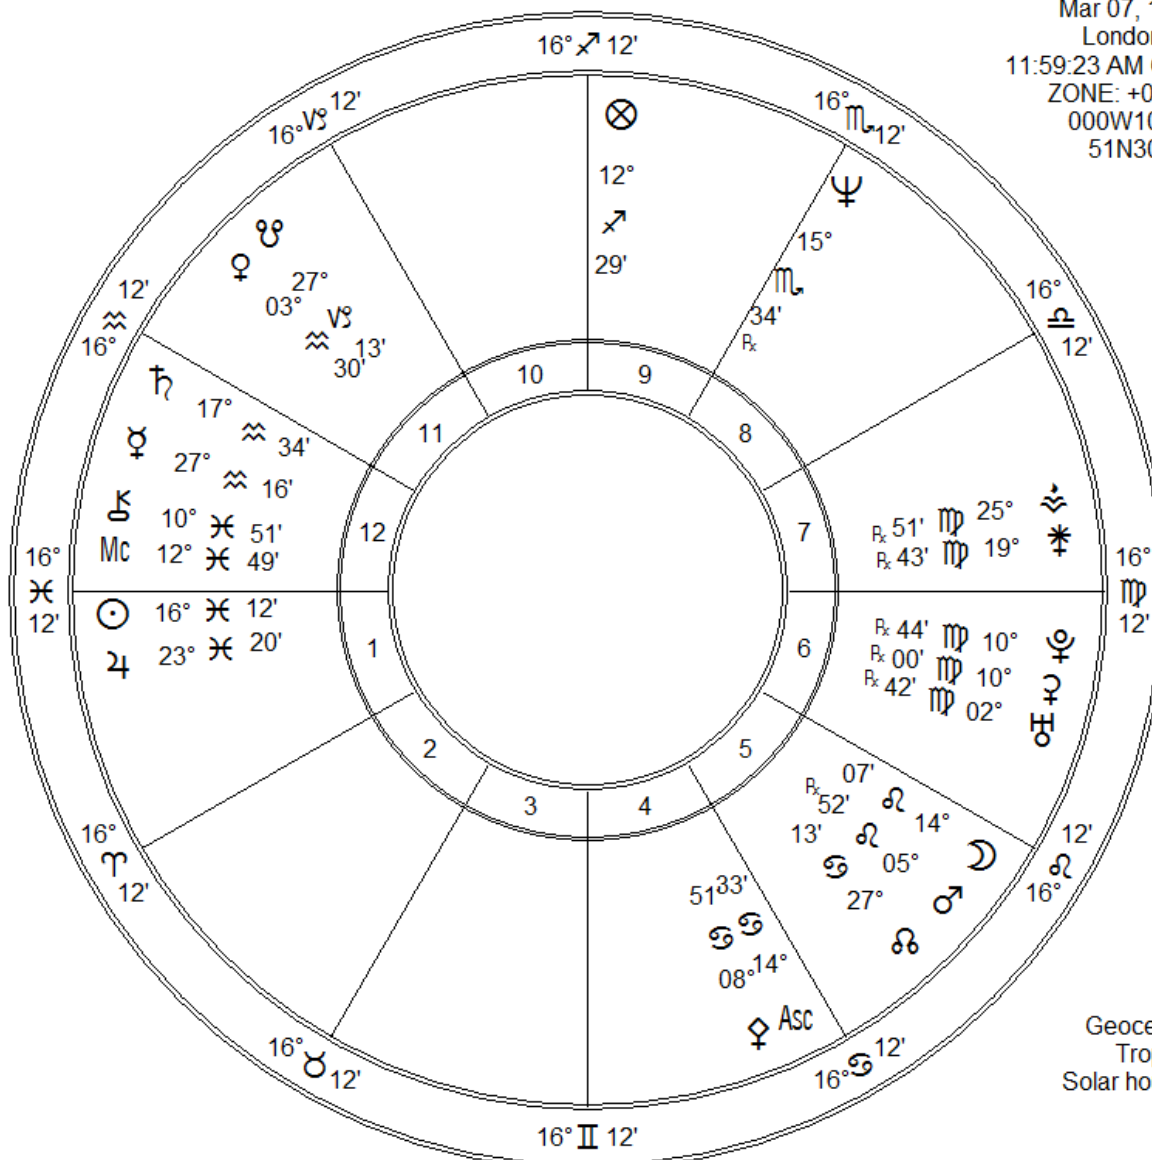

e I james  
 Mar 07, 1963  
 London, UK  
 11:59:23 AM GMT  
 ZONE: +00:00  
 000W10'00"  
 51N30'00"

Geocentric  
 Tropical  
 Solar houses

Fir	Ear	Air	Wat
3	6	3	8
Crd	Fix	Mut	
4	6	10	

Zodiac Signs	Pl	Planet	Plan's Sign	Hous	Position
♈ Aries	☾	Moon	Leo	5th	14° ♌ 07'
♉ Taurus	☉	Sun	Pisces	1st	16° ♋ 12'
♊ Gemini	☿	Mercury	Aquarius	12th	27° ♎ 16'
♋ Cancer	♀	Venus	Aquarius	11th	03° ♎ 30'
♌ Leo	♂	Mars	Leo	5th	05° ♌ 52' Rx
♍ Virgo	♃	Jupiter	Pisces	1st	23° ♋ 20'
♎ Libra	♄	Saturn	Aquarius	12th	17° ♎ 34'
♏ Scorpio	♅	Uranus	Virgo	6th	02° ♍ 42' Rx
♐ Sagittarius	♆	Neptune	Scorpio	8th	15° ♏ 34' Rx
♑ Capricorn	♇	Pluto	Virgo	6th	10° ♍ 44' Rx
♒ Aquarius	♁	Node	Cancer	5th	27° ♋ 13'
♓ Pisces	♁	Midheaven	Pisces	12th	12° ♋ 49'
	ASC	Ascendant	Cancer	4th	14° ♋ 33'